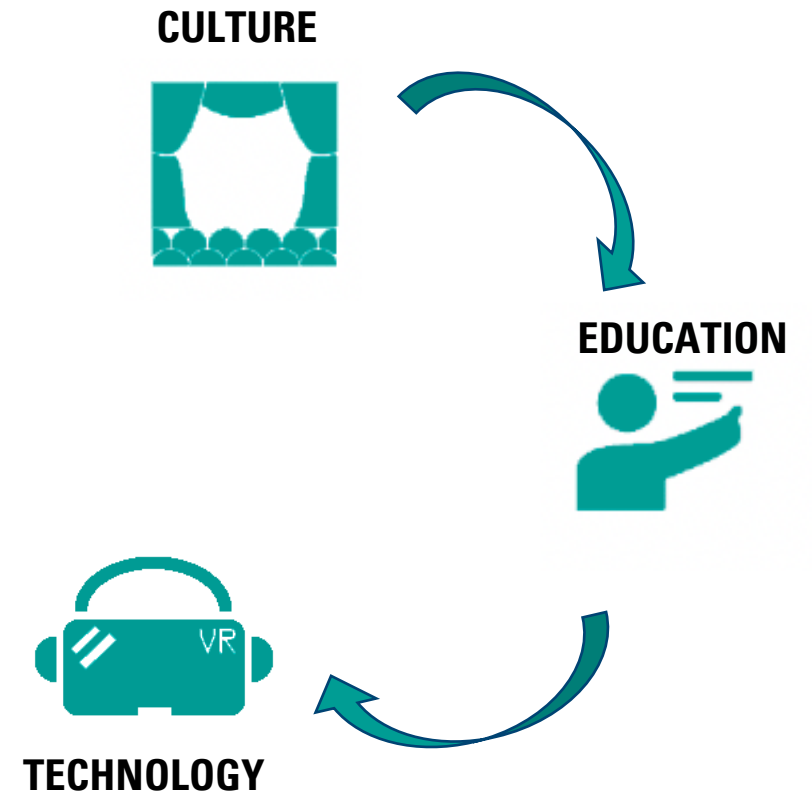

Our Educational Program for Music in Schools:

- For 20 years, free concerts for 4000 school children each year at National Concert Hall
- 2020 challenge: due to the pandemic we find the need to reinvent the program

Music with 5 senses

- An immersive VR educational experience to bring closer classical music to school children through discovering the inside of an orchestra
- Developed by Reina Sofia School of Music in collaboration with Fundación Banco Santander and ONE Digital Consulting, a leading VR national company.
- For teenagers from 12 to 15 years old
- Implemented at 5 schools in Madrid Region
- 600 school children experienced it

Project Development: The Technological Challenge

- Developed in 6 months
- Multidisciplinary team: over 50 qualified professionals (VR specialists, musicians, orchestra conductor, musical pedagogue, luthier, dancers, educators, etc.)

Success Key Factors

- Participants placed in the centre of the experience
- Applying a videogame like narrative
- Visiting a variety of scenarios and scenes
- a 3D re-construction of a series of settings
- Full-sphere surround sound
- Classroom integration: the immersive experience as a supplement (not a replacement) for the class